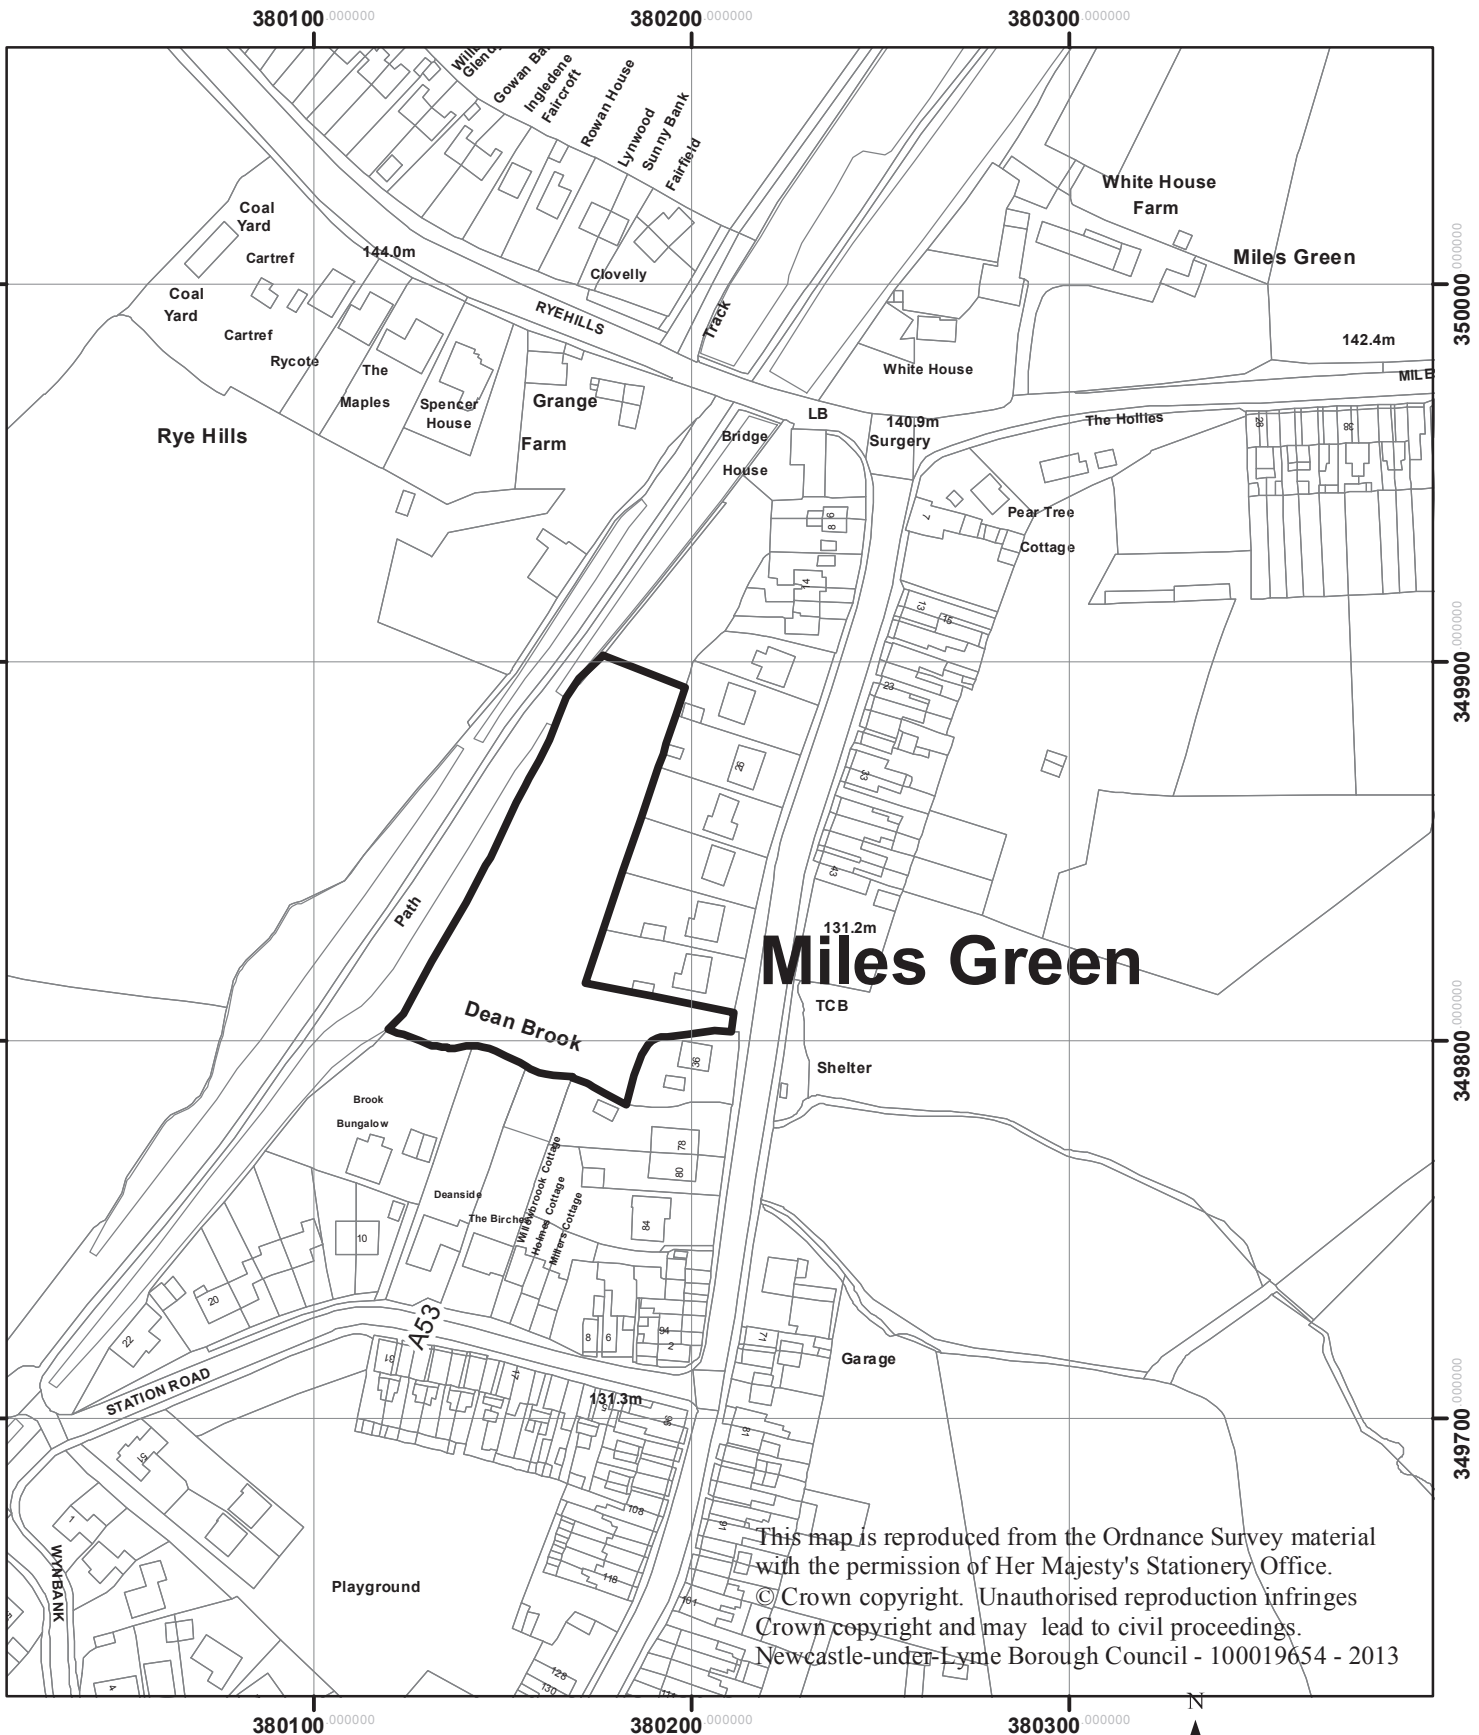

Land Rear Of 24 To 36
Heathcote Road Miles Green

14/00081/FUL

This map is reproduced from the Ordnance Survey material with the permission of Her Majesty's Stationery Office.
© Crown copyright. Unauthorised reproduction infringes Crown copyright and may lead to civil proceedings.
Newcastle-under-Lyme Borough Council - 100019654 - 2013